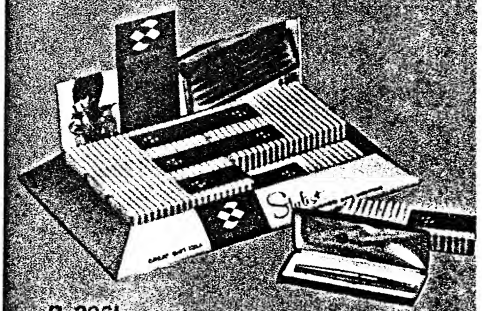

Sheaffer Stylist™ '404' P

Brushed chrome cap with gold clip and Metallic/Gray, Metallic Blue or Black barrels as illustrated at right.

Ballpoint, $3.95. Cartridge Pen, $5.00. Pencil, $3.95. "Glideriter", $3.95.

Attractive new counter displays are economical of counter space, yet, present prestige background for prestige merchandise.

R-296G

Prepacked with 12 Stylist '404' "Glideriters" 7 1/4" high, 15 3/4" wide, 10 1/8" deep. List Price $47.40

R-296L

Prepacked with an assortment of Stylist '404' cartridge pens, ballpoints, pencils, and "Glideriters". 7 1/4" high, 15 3/4" wide, 10 1/8" deep. List Price $74.50

R-316

It's packed with assortment 129 18" high, 17 1/2" wide, 8 1/4" deep. List Price $129.10

R-296L